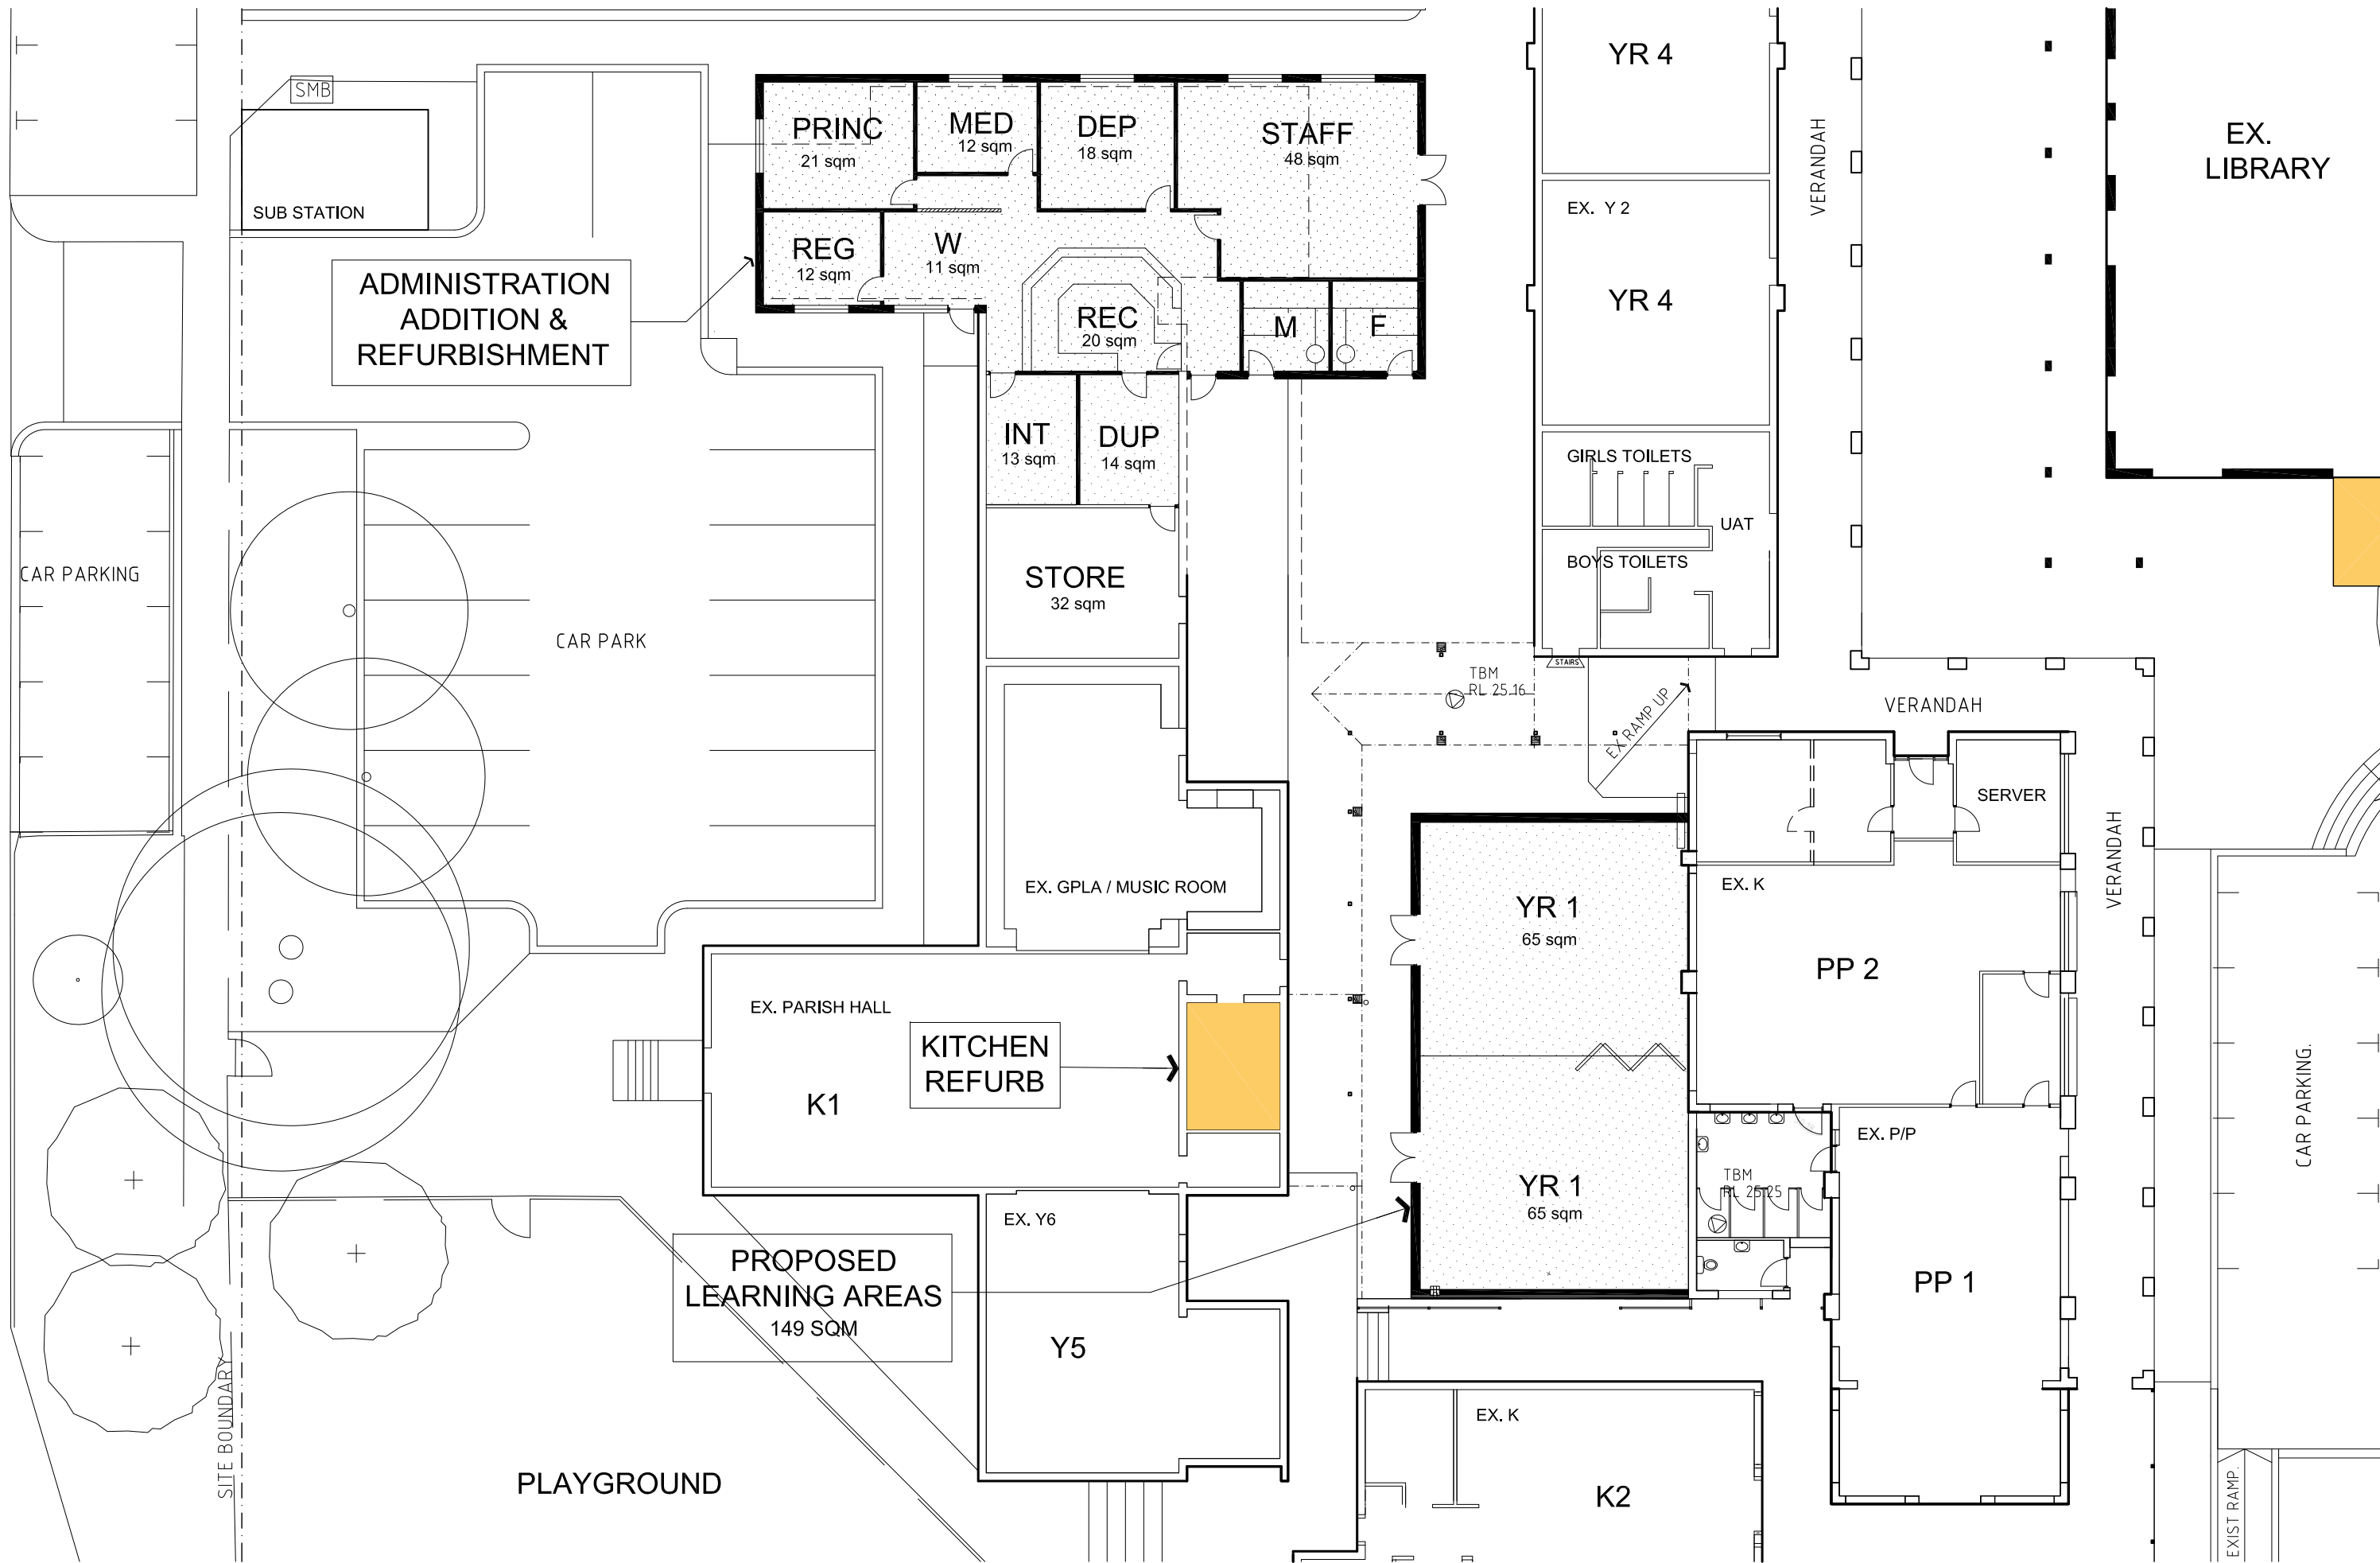

YORK STREET

ST COLUMBA'S CATHOLIC PRIMARY SCHOOL

PROPOSED FLOOR PLANS

38 YORK STREET - SOUTH PERTH

JOB NO. :1409

DATE :JUNE 2015

DWG NO. :SK.03

REV : P2

SCALE.: 1:200 @A3

0 2 4 10M

building ideas